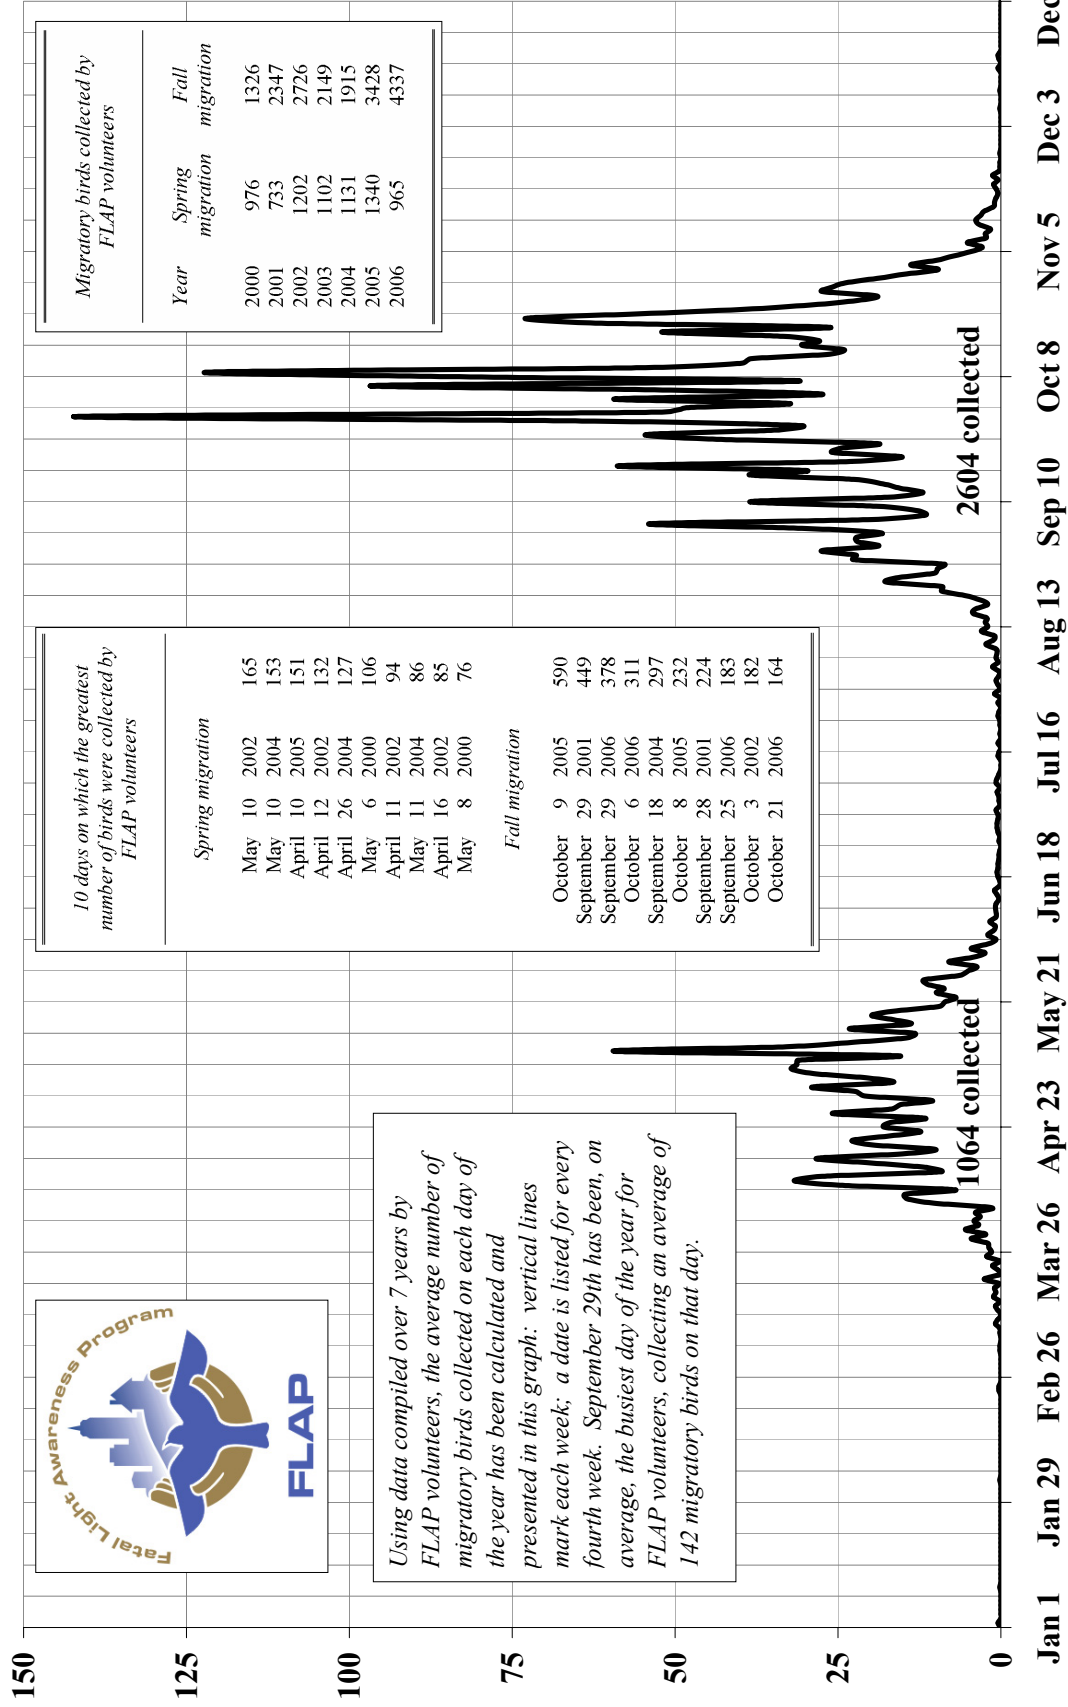

Average Number of Migratory Birds Collected (2000-2006)

Jan 1 Jan 29 Feb 26 Mar 26 Apr 23 May 21 Jun 18 Jul 16 Aug 13 Sep 10 Oct 8 Nov 5 Dec 31 Dec 31